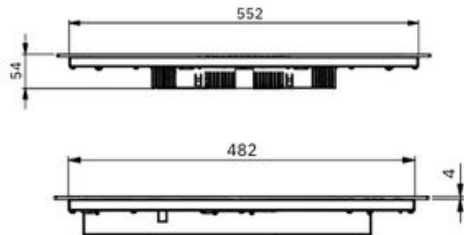

Installation manual for Ztove 60

ZIG80401

Questions? Reach out to info@ztove.com.

Hob dimensions (mm)

Cutout dimensions (mm, tolerance in brackets)

Standard mounting

Flush mounting