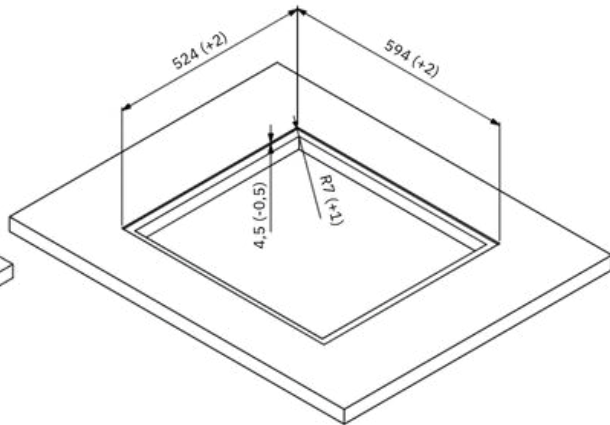

Installation manual for Ztove 60

ZIG80401

Questions? Reach out to info@ztove.com.

Hob dimensions (mm)

Cutout dimensions (mm, tolerance in brackets)

Standard mounting

Flush mounting