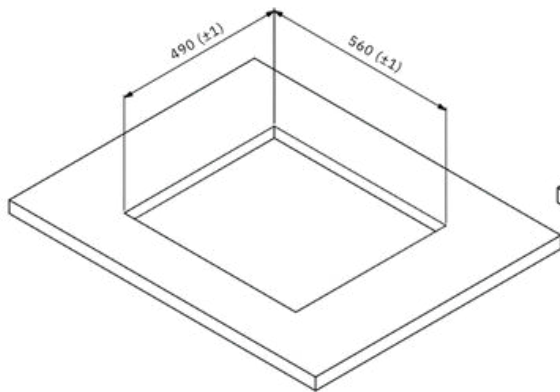

Installation manual for Ztove 60

ZIG80401

Questions? Reach out to info@ztove.com.

Hob dimensions (mm)

Cutout dimensions (mm, tolerance in brackets)

Standard mounting

Flush mounting