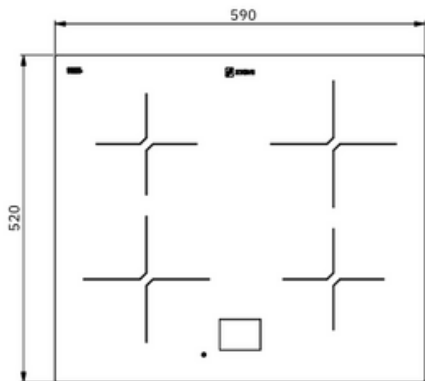

Installation manual for Ztove 60

ZIG80401

Questions? Reach out to info@ztove.com.

Hob dimensions (mm)

Cutout dimensions (mm, tolerance in brackets)

Standard mounting

Flush mounting